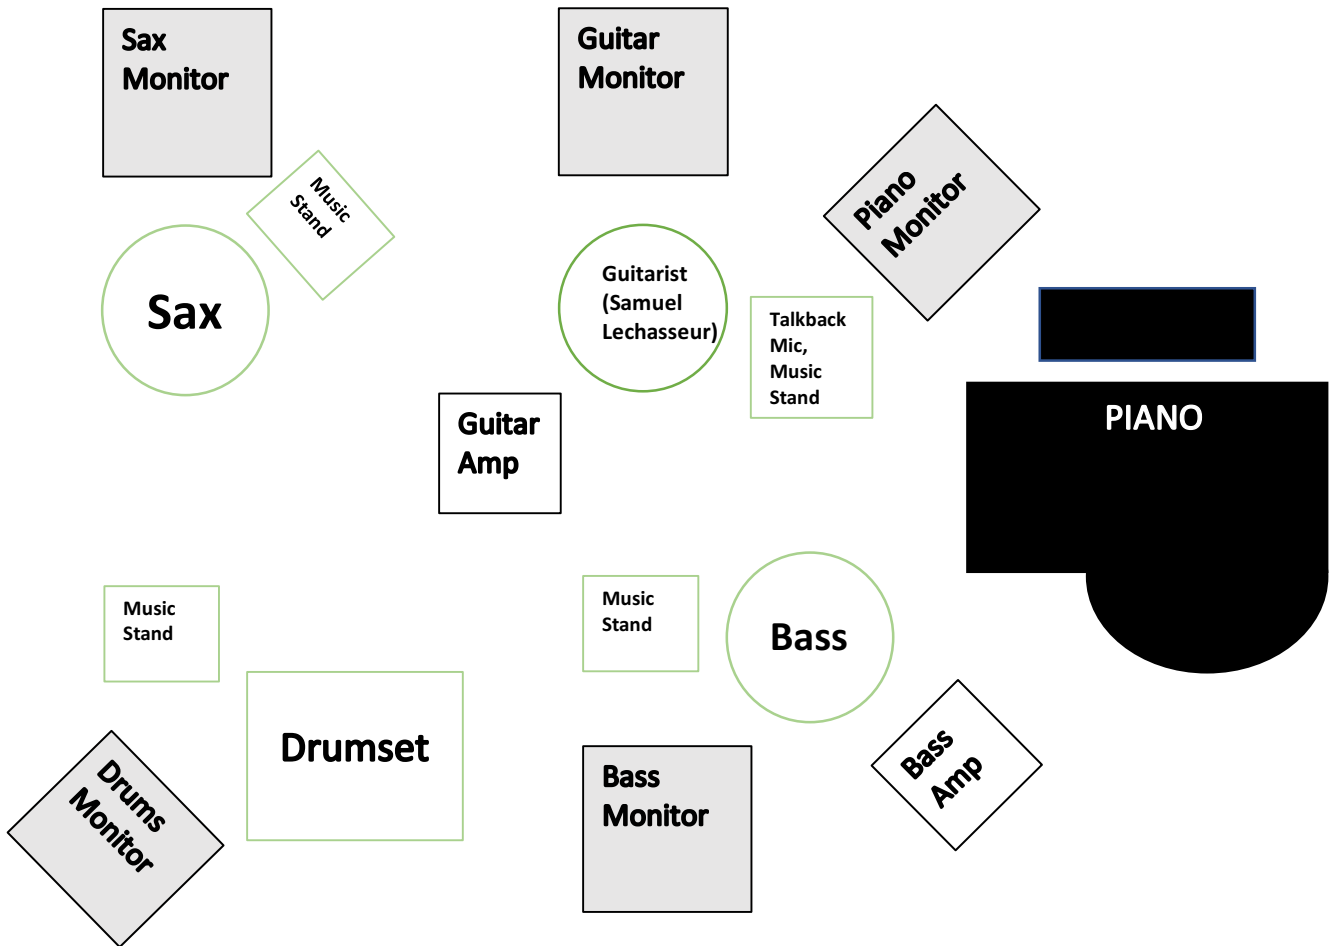

Samuel Lechasseur Quintet: STAGE PLAN

Stage front

**Do not consider saxophone or piano for a quartet setting.
Do not consider piano and saxophone for a trio setting.**

Input list:

- Guitar amp miked
- Mic for saxophone
- Talkback mic
- Acoustic bass mic
- Direct bass
- Piano miked stereo
- Drumset miked (condenser overheads)